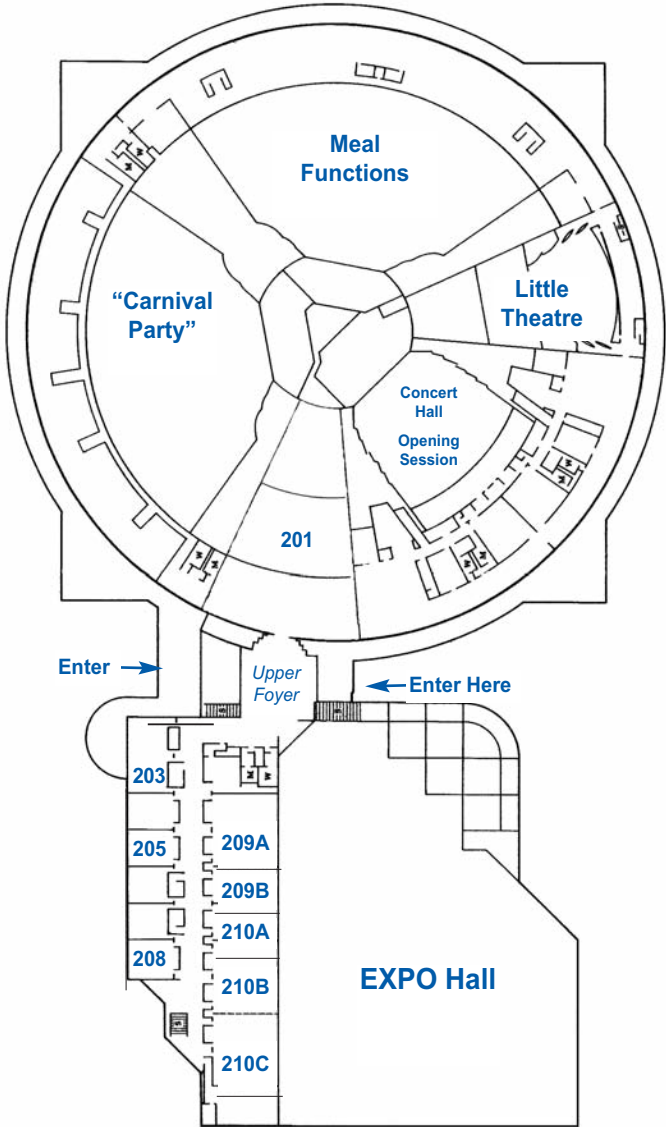

CENTURY II CONVENTION CENTER

Century II Meeting Rooms are on the promenade level. **Hyatt Ballrooms D and E** and **Trail Rooms** are on the lower level, opposite EXPO Hall. Spouse Programs will be held in Riverview Ballroom opposite the Hyatt's main lobby.