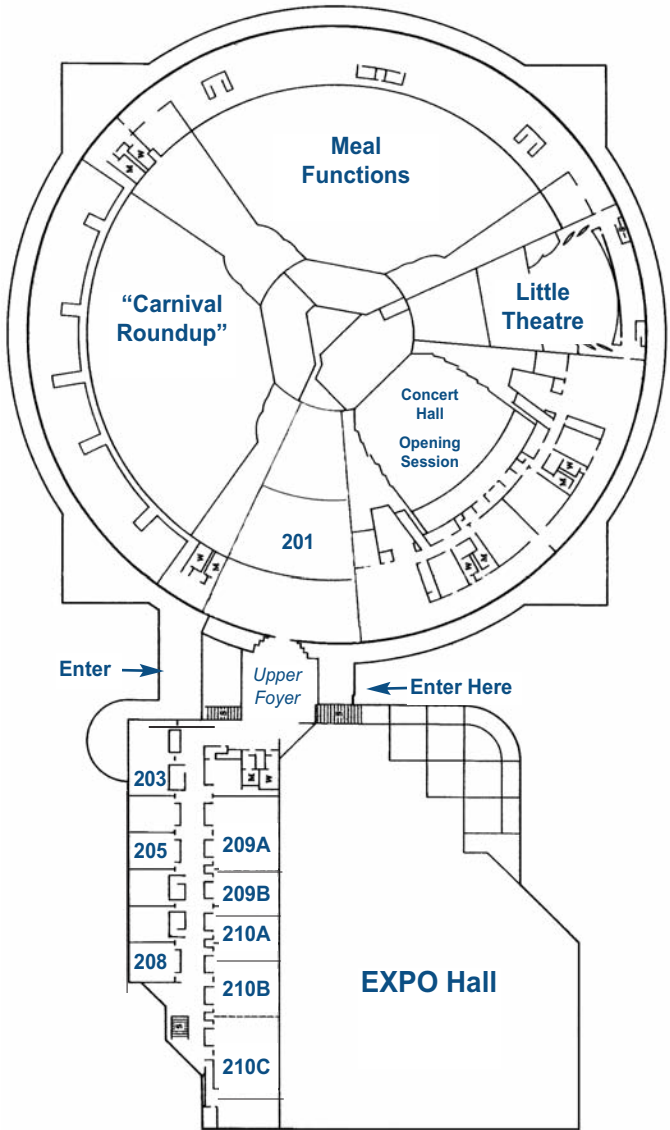

CENTURY II CONVENTION CENTER

Century II Meeting Rooms are on the promenade level.
Hyatt Ballrooms D and E and **Trail Rooms** are on the lower level, opposite EXPO Hall.